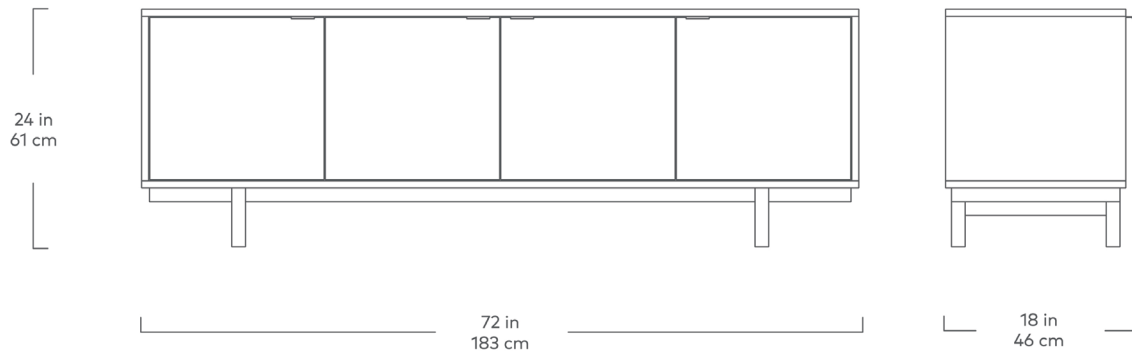

Belmont Credenza

- Features 4 doors with black metal pulls and an adjustable hinge hardware.
- Doors reveal 3 storage compartments, each with an adjustable shelf for efficient storage space.
- Storage compartments are located on the far left, the far right and a large compartment is located in the middle.
- For strength and stability, cabinet panels are constructed using an engineered wood core with real wood veneer.
- Clear coat finish.
- Recessed wood base is solid ash with a walnut finish.
- Non-marking leveler feet can be adjusted for stability on uneven floor surfaces.
- CARB (California Air Resources Board) Phase II compliant.
- Wood is a natural material, with variations in grain pattern and colour that make each design unique.

Gus*